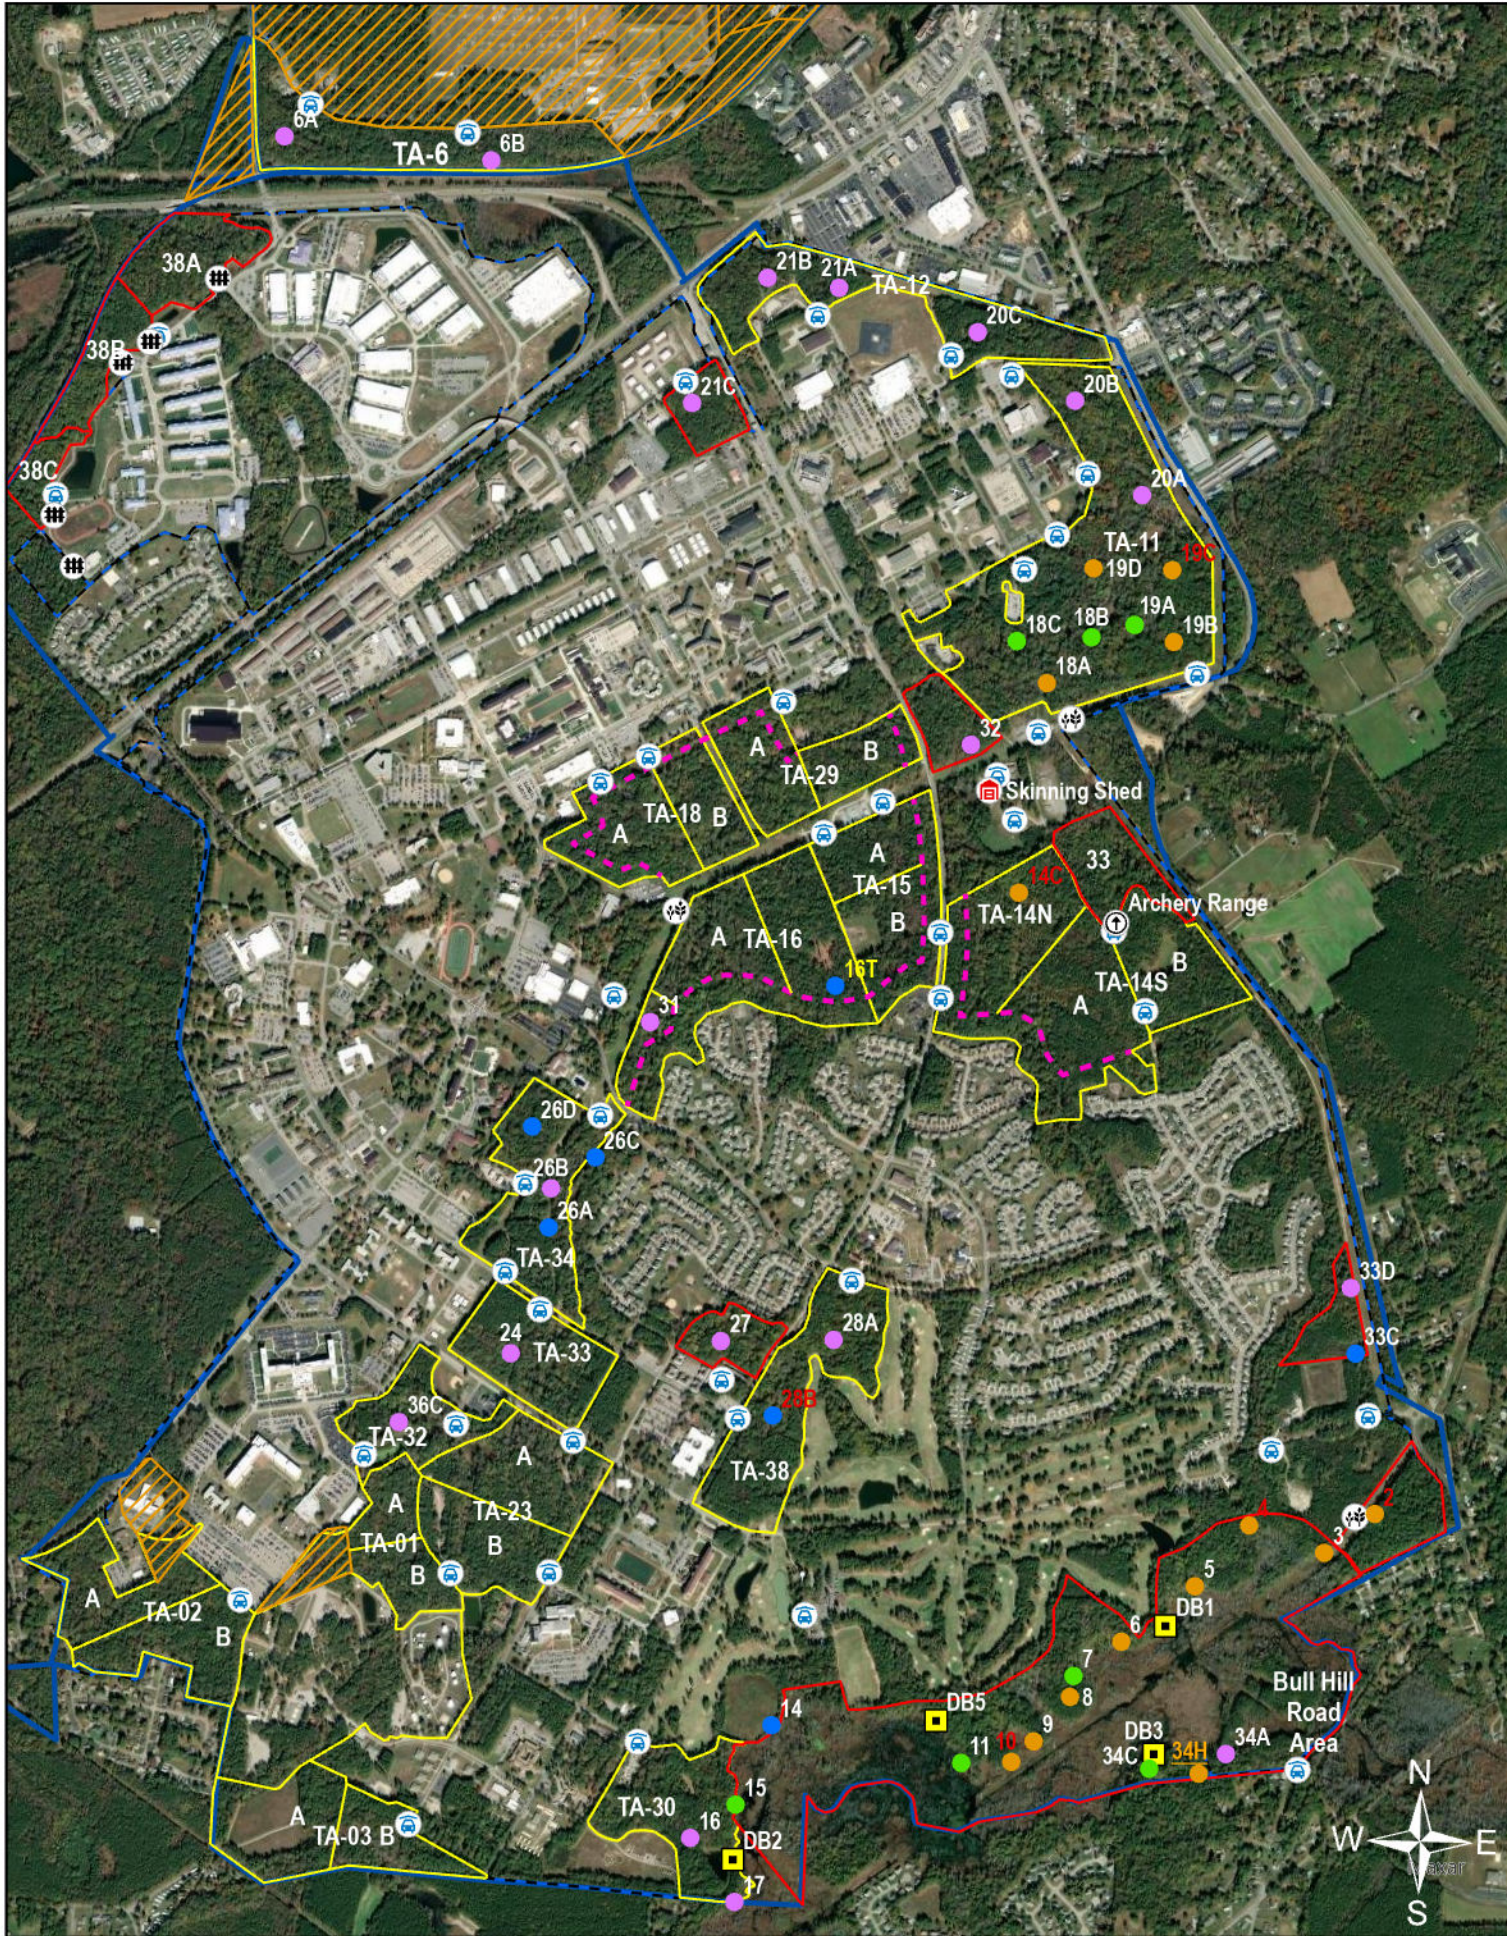

2024 Cantonment Area Hunting Map

Legend

- | | |
|---|----------------------------|
| ● Archery Only Unfurnished Location | Parking |
| ● Archery Only Furnished Stand | Skinning Shed |
| ● All Weapons Unfurnished Location | Archery Range |
| ● All Weapons Furnished Stand | BufferZone |
| Duck Blinds | Off-Limits |
| Food Plots | Perimeter Fence |
| Ordnance Gates | Non-Training Hunting Areas |
| | Training Hunting Areas |

Helpful Notes:

Underlined, bright orange labels indicate a mobility-limited stand (e.g. 34H).

Bright Yellow labels indicate tower stands (e.g. 16T).

Bright red labels indicate buddy stands (e.g. 28B).

The Bull Hill Road Hunting Area and stands 38A, 38B, and 38C require key access. Duck Blind boats are locked with combo locks. Keys and combos to locks can be found in the skinning shed.